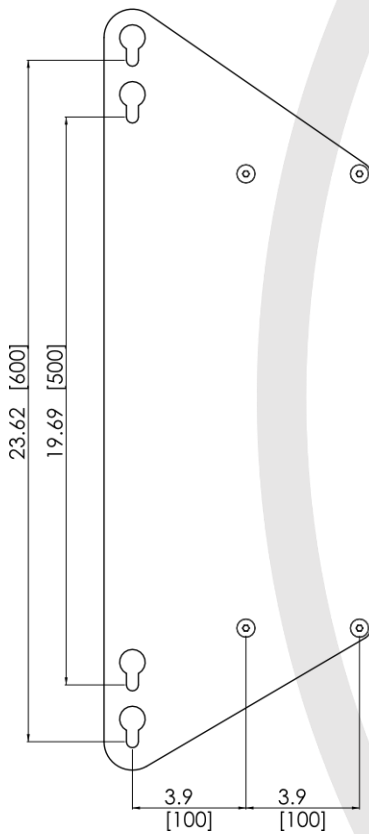

# Adapter set for VESA 700/800x500 and 700/800x600

for use with e-Box® Mobile stand or Wall mount  
Product datasheet

## VESA 700x500, 700x600, 800x500 and 800x600 adapter set for e-Box® Mobile stand or e-Box® Wall mount

The adapter set can be mounted on top of the standard VESA box for screens with larger VESA dimensions

# Adapter set for VESA 700/800x500 and 700/800x600

for use with e-Box® Mobile stand or Wall mount

Technical specifications	Height	Width	Material thickness	Weight
Product dimensions	26.4" [670 mm]	9.25" [235 mm]	0.16" [4 mm]	8.8 lbs. [4 kg]
Shipping dimensions (boxed)	28.2" [717 mm]	10.2" [260 mm]	1.9" [47 mm]	20.9 lbs. [9,5 kg]
VESA dimensions	For VESA 700x500, 700x600, 800x500 and 800x600 mm			
Maximum screen weight	265 lbs. [120kg] (86" diagonal)			
Material and color	Steel structural parts, powder coated Black RAL9005			

VESA 700x500  
VESA 700x600

VESA 800x500  
VESA 800x600