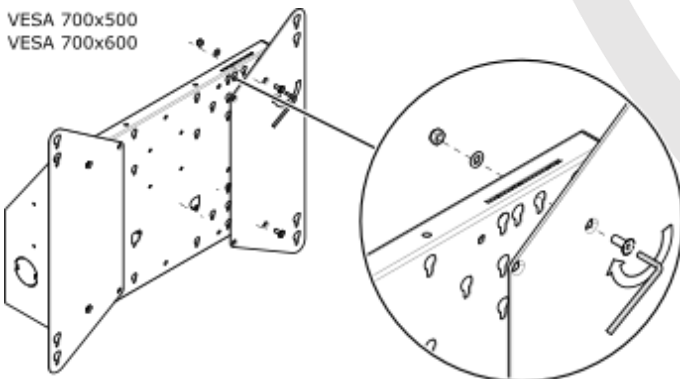

VESA 700x500
VESA 700x600