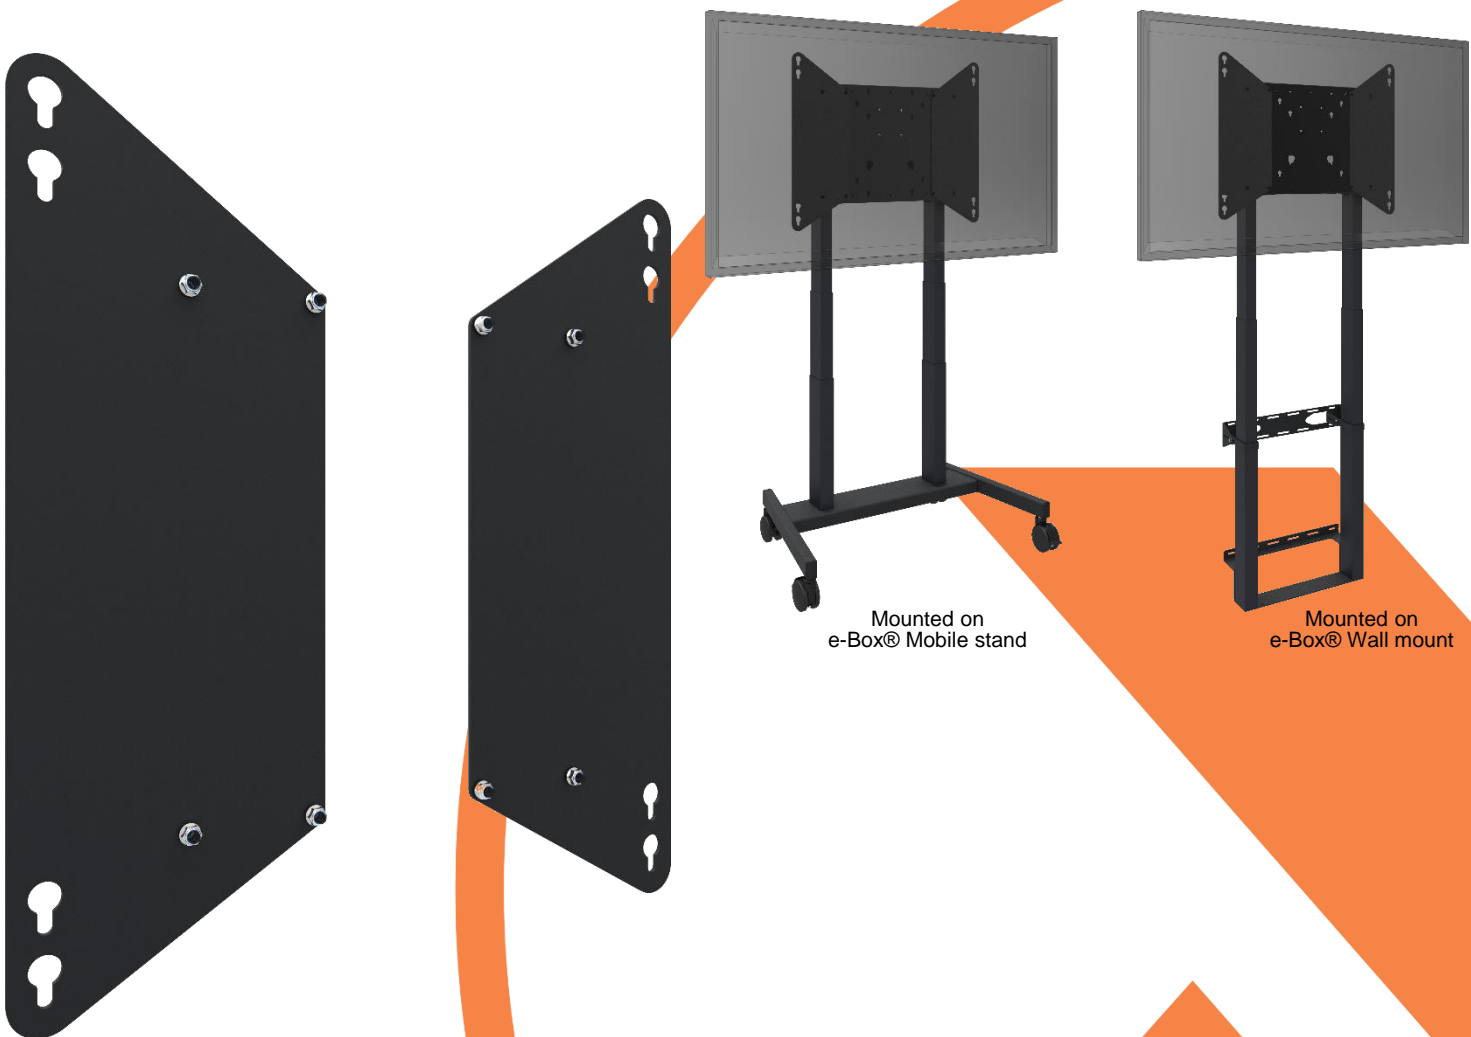

# Adapter set for VESA 700/800x500 and 700/800x600

for use with e-Box® Mobile stand or Wall mount  
Product datasheet

## VESA 700x500, 700x600, 800x500 and 800x600 adapter set for e-Box® Mobile stand or e-Box® Wall mount

The adapter set can be mounted on top of the standard VESA box for screens with larger VESA dimensions

For contact information visit our website: [www.balancebox.eu/e-box-en](http://www.balancebox.eu/e-box-en)

Part number	Description
481A102	Adapter set for screens with VESA 700x500, 700x600, 800x500 and 800x600

# Adapter set for VESA 700/800x500 and 700/800x600

for use with e-Box® Mobile stand or Wall mount

Technical specifications	Height	Width	Material thickness	Weight
Product dimensions	26.4" [670 mm]	9.25" [235 mm]	0.16" [4 mm]	8.8 lbs. [4 kg]
Shipping dimensions (boxed)	28.2" [717 mm]	10.2" [260 mm]	1.9" [47 mm]	20.9 lbs. [9,5 kg]
VESA dimensions	For VESA 700x500, 700x600, 800x500 and 800x600 mm			
Maximum screen weight	265 lbs. [120kg] (86" diagonal)			
Material and color	Steel structural parts, powder coated Black RAL9005			