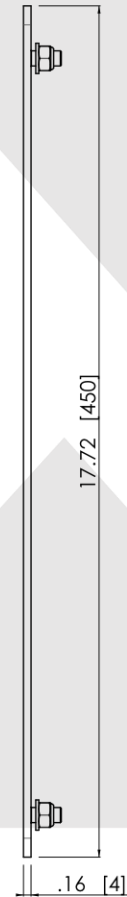

Adapter set for VESA 700/800x200 and 700/800x400

for use with e-Box® Mobile stand or Wall mount
Product datasheet

Mounted on
e-Box® Mobile stand

Mounted on
e-Box® Wall mount

VESA 700x200, 700x400, 800x200 and 800x 400 adapter set for e-Box® Mobile stand or e-Box® Wall mount

The adapter set can be mounted on top of the standard VESA box for screens with larger VESA dimensions

For contact information visit our website: www.balancebox.eu/e-box-en

Part number	Description
481A103	Adapter set for screens with VESA 700x200, 700x400, 800x200 and 800x400

Adapter set for VESA 700/800x200 and 700/800x400 for use with e-Box® Mobile stand or Wall mount

Technical specifications	Height	Width	Material thickness	Weight
Product dimensions	17.7" [450 mm]	5.12" [130 mm]	0.16" [4 mm]	6.6 lbs. [3kg]
Shipping dimensions (boxed)	19.5" [497 mm]	6.1" [155 mm]	1.9" [47 mm]	9.9 lbs. [4,5 kg]
VESA dimensions	For VESA 700x200, 700x400, 800x200 and 800x400 mm			
Maximum screen weight	265 lbs. [120kg] (86" diagonal)			
Material and color	Steel structural parts, powder coated Black RAL9005			

VESA 700x400
VESA 700x200

VESA 800x400
VESA 800x200