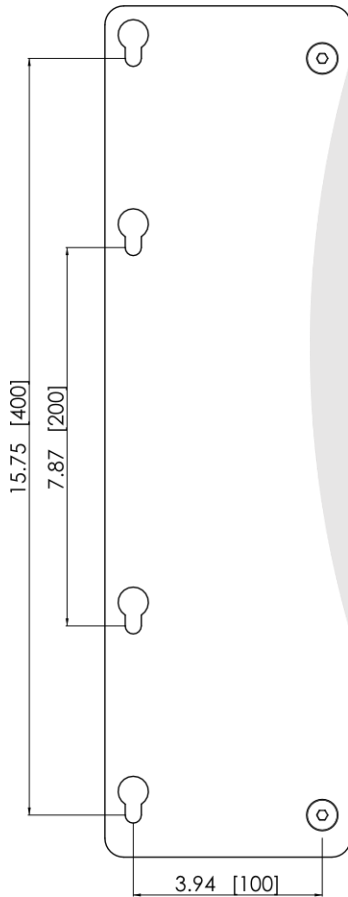

Adapter set for VESA 700/800x200 and 700/800x400

for use with e-Box® Mobile stand or Wall mount
Product datasheet

Mounted on
e-Box® Mobile stand

Mounted on
e-Box® Wall mount

VESA 700x200, 700x400, 800x200 and 800x 400 adapter set for e-Box® Mobile stand or e-Box® Wall mount

The adapter set can be mounted on top of the standard VESA box for screens with larger VESA dimensions

For contact information visit our website: www.balancebox.eu/e-box-en

Part number	Description
481A103	Adapter set for screens with VESA 700x200, 700x400, 800x200 and 800x400

Adapter set for VESA 700/800x200 and 700/800x400 for use with e-Box® Mobile stand or Wall mount

Technical specifications	Height	Width	Material thickness	Weight
Product dimensions	17.7" [450 mm]	5.12" [130 mm]	0.16" [4 mm]	6.6 lbs. [3kg]
Shipping dimensions (boxed)	19.5" [497 mm]	6.1" [155 mm]	1.9" [47 mm]	9.9 lbs. [4,5 kg]
VESA dimensions	For VESA 700x200, 700x400, 800x200 and 800x400 mm			
Maximum screen weight	265 lbs. [120kg] (86" diagonal)			
Material and color	Steel structural parts, powder coated Black RAL9005			

VESA 700x400
VESA 700x200

VESA 800x400
VESA 800x200