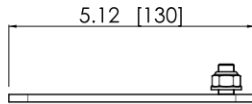

Adapter set for VESA 700/800x200 and 700/800x400

for use with e-Box® Mobile stand or Wall mount
Product datasheet

Mounted on
e-Box® Mobile stand

Mounted on
e-Box® Wall mount

VESA 700x200, 700x400, 800x200 and 800x 400 adapter set for e-Box® Mobile stand or e-Box® Wall mount

Adapter set for VESA 700/800x200 and 700/800x400 for use with e-Box® Mobile stand or Wall mount

Technical specifications	Height	Width	Material thickness	Weight
Product dimensions	17.7" [450 mm]	5.12" [130 mm]	0.16" [4 mm]	6.6 lbs. [3kg]
Shipping dimensions (boxed)	19.5" [497 mm]	6.1" [155 mm]	1.9" [47 mm]	9.9 lbs. [4,5 kg]
VESA dimensions	For VESA 700x200, 700x400, 800x200 and 800x400 mm			
Maximum screen weight	265 lbs. [120kg] (86" diagonal)			
Material and color	Steel structural parts, powder coated Black RAL9005			