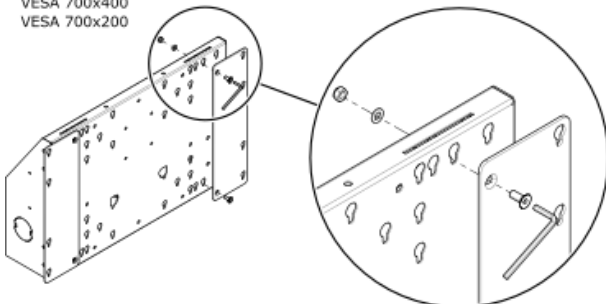

Adapter set for VESA 700/800x200 and 700/800x400 for use with e-Box® Mobile stand or Wall mount

Technical specifications	Height	Width	Material thickness	Weight
Product dimensions	17.7" [450 mm]	5.12" [130 mm]	0.16" [4 mm]	6.6 lbs. [3kg]
Shipping dimensions (boxed)	19.5" [497 mm]	6.1" [155 mm]	1.9" [47 mm]	9.9 lbs. [4,5 kg]
VESA dimensions	For VESA 700x200, 700x400, 800x200 and 800x400 mm			
Maximum screen weight	265 lbs. [120kg] (86" diagonal)			
Material and color	Steel structural parts, powder coated Black RAL9005