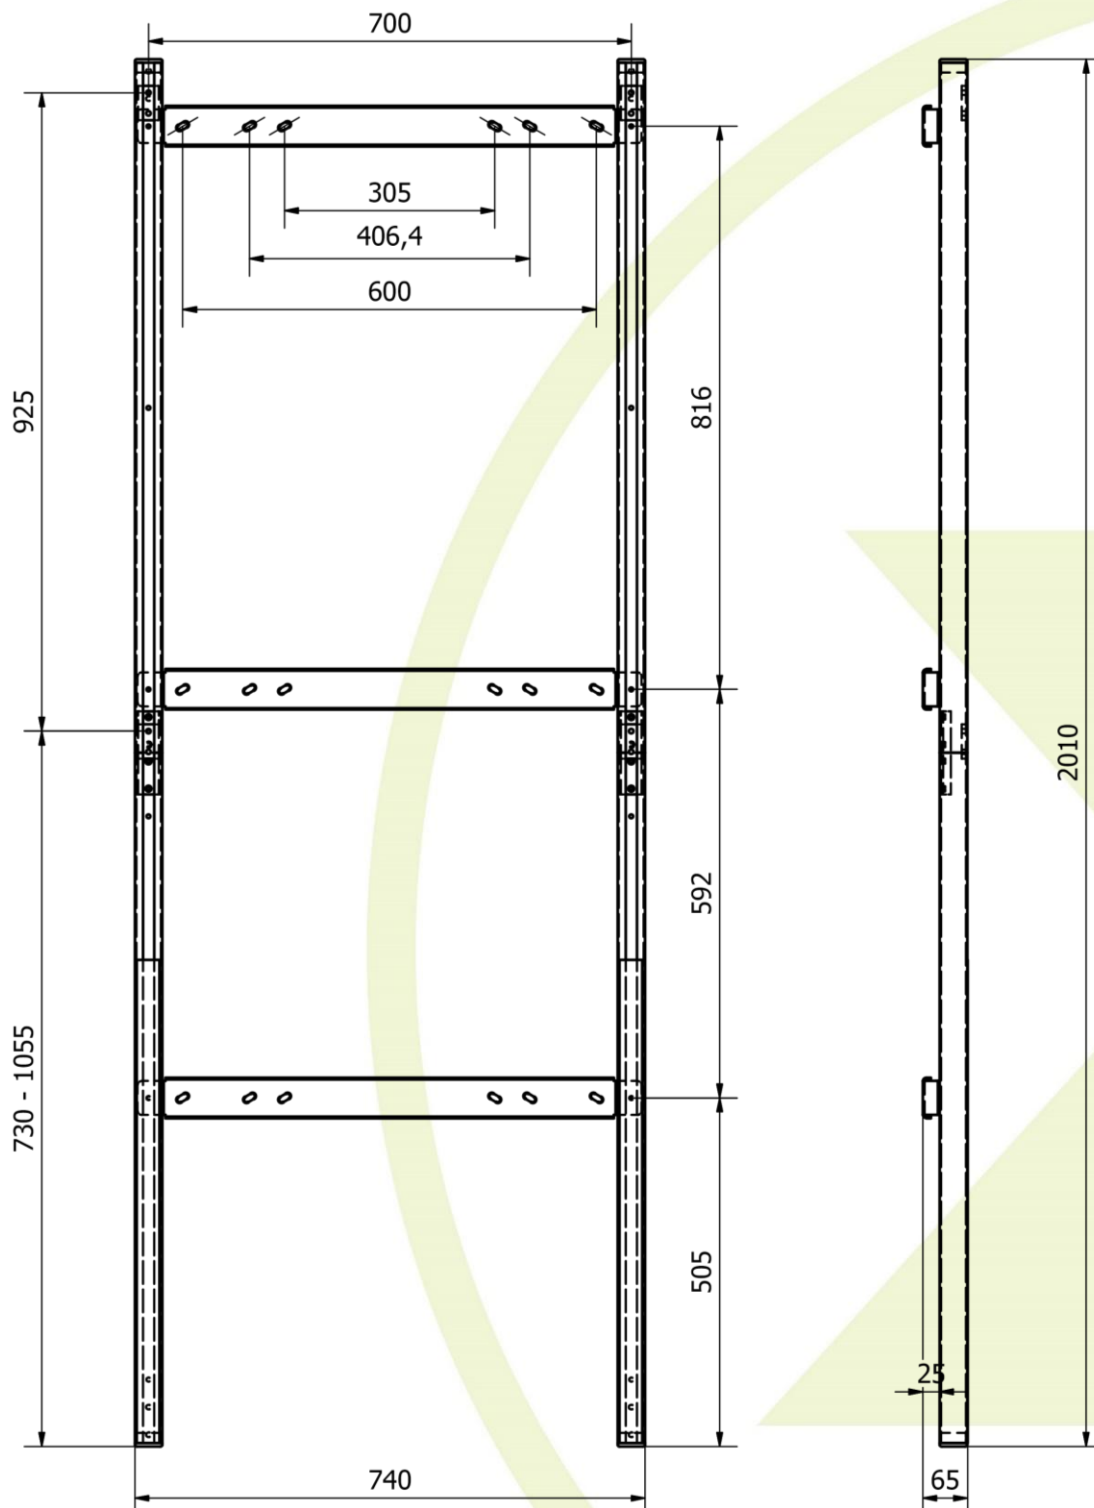

Dimensions:

V:20170310

Product Specifications					Shipping dimensions			
	value	metric units	US / imperial value	US / imperial units	value	metric units	US / imperial value	US / imperial units
Height	2010	mm	79.1	inch	1050	mm	41.3	inch
Width	740	mm	29.1	inch	80	mm	3.1	inch
Depth	65	mm	2.55	inch	125	mm	4.9	inch
Weight	13	kg	28.6	lbs	13,5	kg	29.7	lbs
Load capacity	225	kg	495	lbs				
Material	Sheet steel							
Finish	Powdercoated colour White RAL9003							