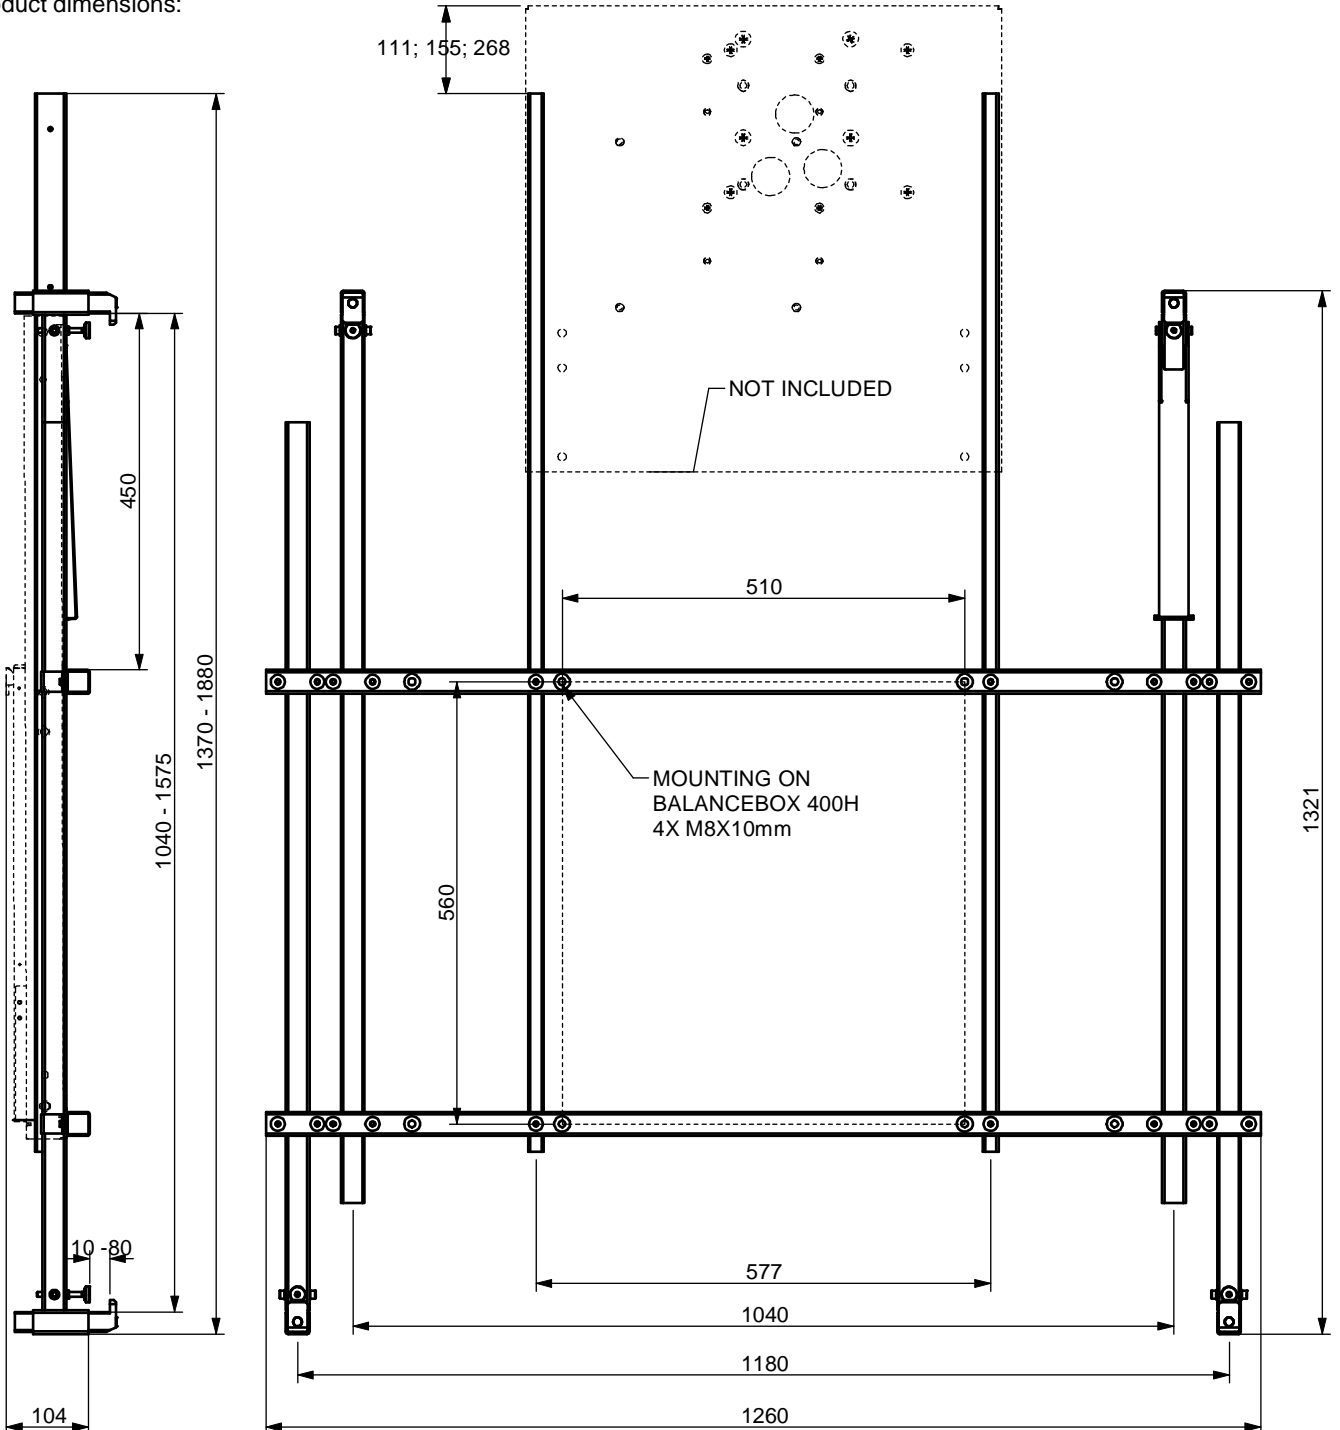

Product dimensions:

BalanceBox® 400H not included
Universal Projector plate not included

V:20131117

Universal whiteboard frame

for the BalanceBox® 400H

Product Specifications	Shipping dimensions			
	value	metric units	US / imperial value	US / imperial units
Length	1370 - 1880 mm		54 - 74 inch	
Width	1260 mm		49,6 inch	
Depth	140-220 mm		5.5 - 8.7 inch	
Weight	16 kg		35.2 lbs	
Load capacity	95 kg		209 lbs	
Maximum screen size	120 inch			
Screen mounting				
Material	Tubular steel frame zinc plated for corrosion resistance			
Finish	Black laquer			

Pre-assembled
All fasteners included