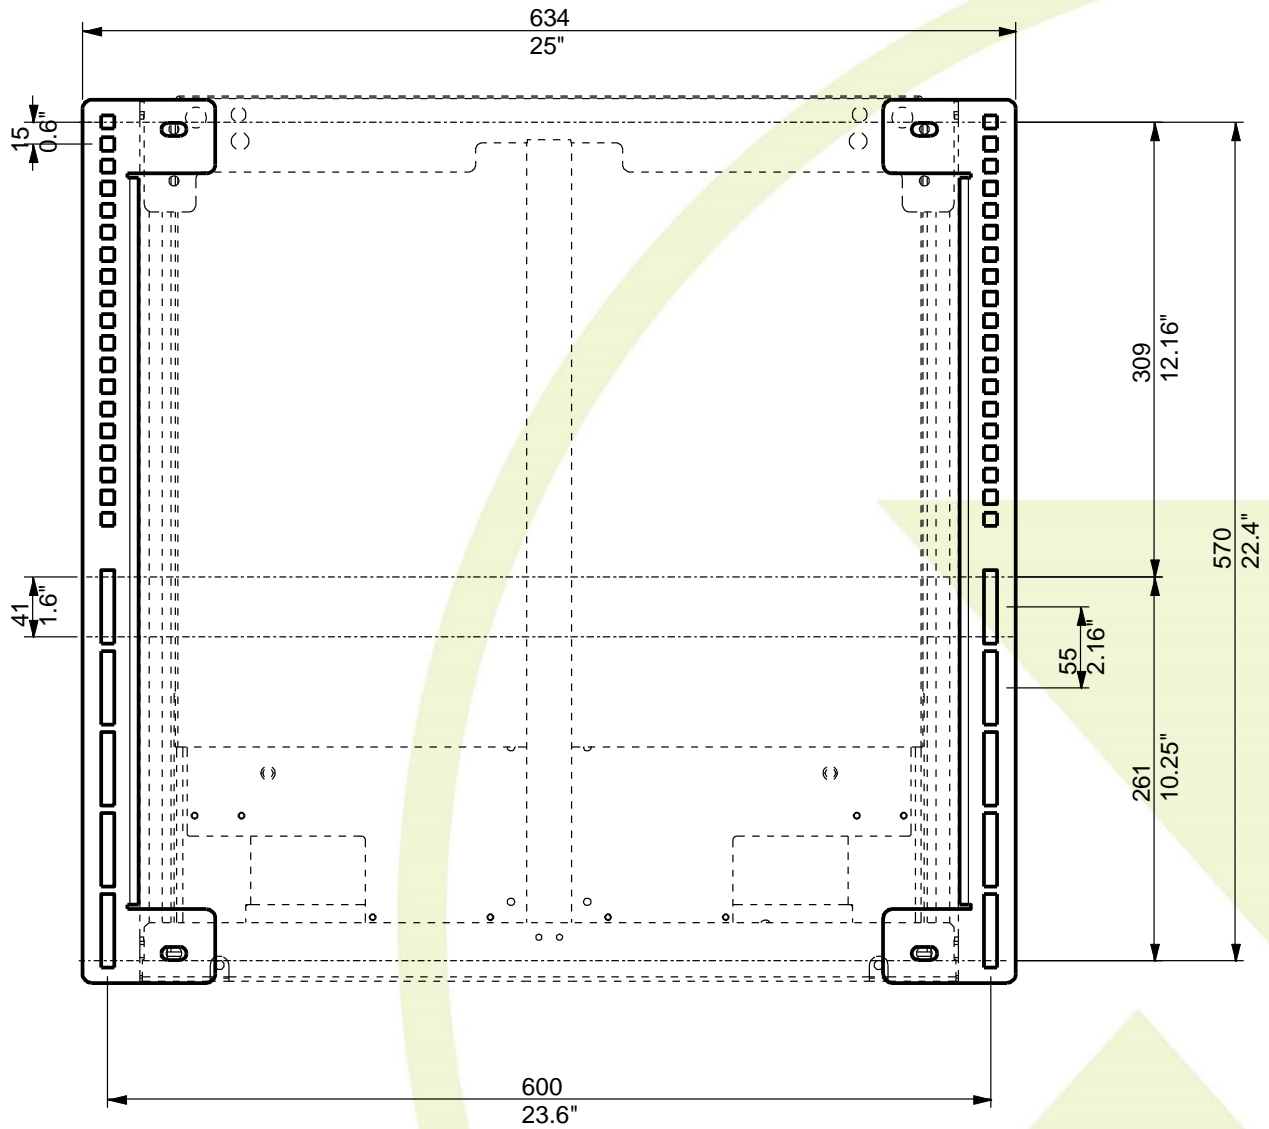

3rd PARTY VESA BRACKET INTERFACE

for the BalanceBox® 400

Product datasheet

Product dimensions:

BalanceBox® 400 not included

3rd PARTY VESA BRACKET INTERFACE

for the BalanceBox® 400

Product Specifications				Shipping dimensions			
	value	metric units	US / imperial value	value	metric units	US / imperial value	units
Height	600 mm		23.6 inch	60 mm		2.35 inch	
Width	634 mm		25 inch	625 mm		24.6 inch	
Depth (extra on BalanceBox®)	3 mm		0.12 inch	105 mm		4.1 inch	
Weight	3,2 kg		7 lbs	3,4 kg		7.5 lbs	
Load capacity	95 kg		209 lbs				
Hardware included	4 x M8 nuts and bolts						
Material	Steel frame painted						
Finish	Black laquer						